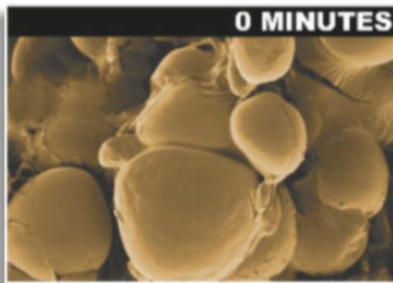

Essential Body Sculpting

Using

Essential Light Therapy

No Pain | No Surgery | No Downtime

Weight Loss Benefits

Naturally slim, shape and tone the body. Clinical research indicates Red Light Therapy helps with weight management including cellulite reduction, by reducing and shrinking fat cells, easily and naturally. No cells or tissues are damaged or destroyed during a treatment.

Actual photos of the fat melting process after just one red light therapy treatment.

Essential Body Sculpting

Using

Essential Light Therapy

No Pain | No Surgery | No Downtime

The Essential Red Light Therapy Pad System