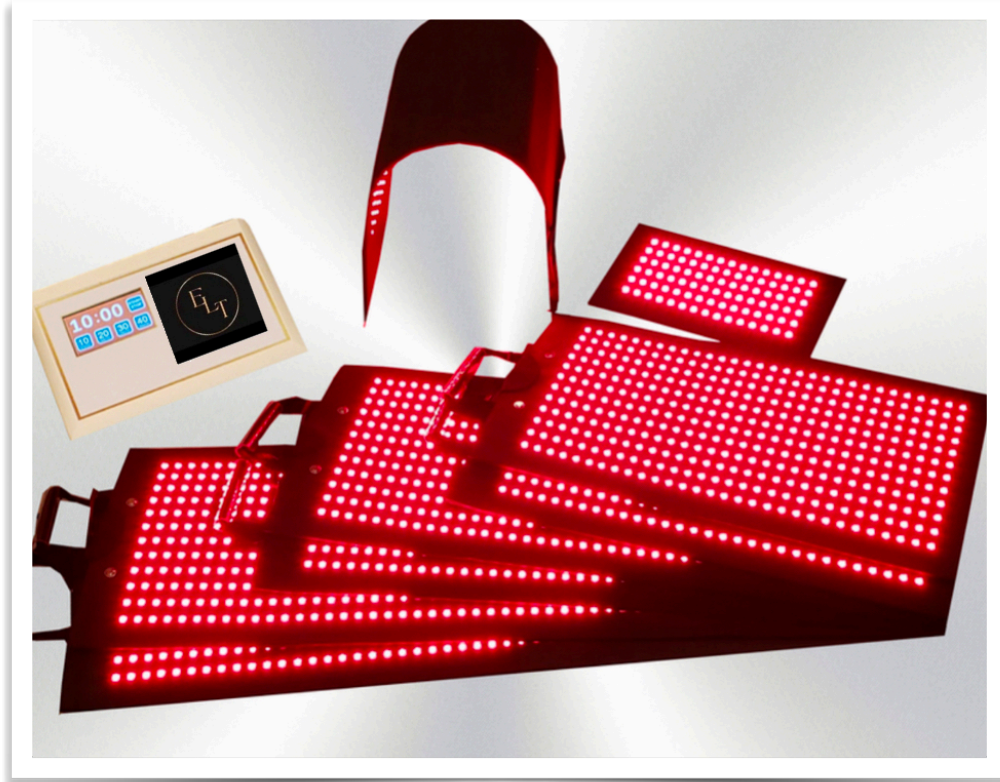

Essential Body Sculpting

Using

Essential Light Therapy

No Pain | No Surgery | No Downtime