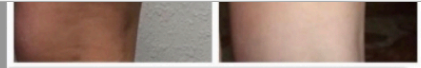

Pad System & Accessories

Print Materials and Training

- ✓ Business cards
- ✓ Basic training
- ✓ Advanced training
- ✓ Coaching session
- ✓ My ideal tracker
- ✓ Facebook marketing (1st month)