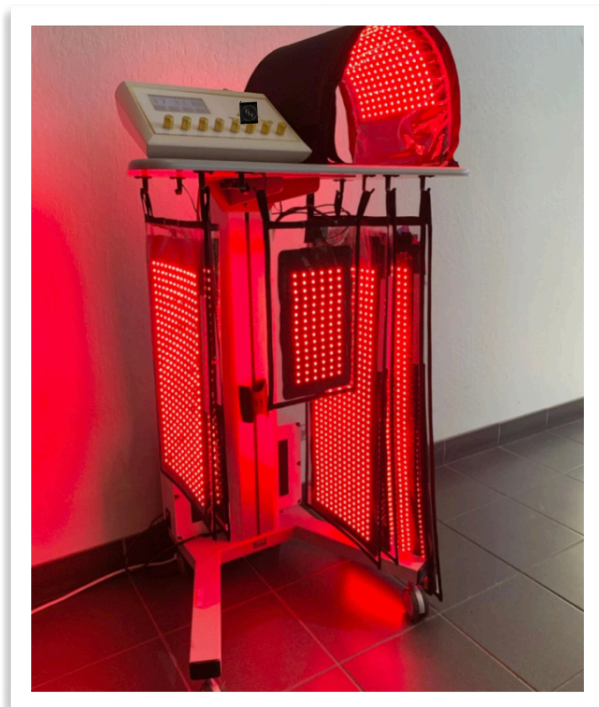

Essential Body Sculpting

Using

Essential Light Therapy

No Pain | No Surgery | No Downtime