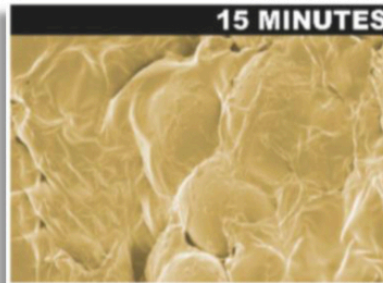

Essential Body Sculpting

Using

Essential Light Therapy

No Pain | No Surgery | No Downtime

Weight Loss Benefits

Naturally slim, shape and tone the body. Clinical research indicates Red Light Therapy helps with weight management including cellulite reduction, by reducing and shrinking fat cells, easily and naturally. No cells or tissues are damaged or destroyed during a treatment.

Actual photos of the fat melting process after just one red light therapy treatment.

Essential Body Sculpting

Using

Essential Light Therapy

No Pain | No Surgery | No Downtime

The Essential Red Light Therapy Pad System