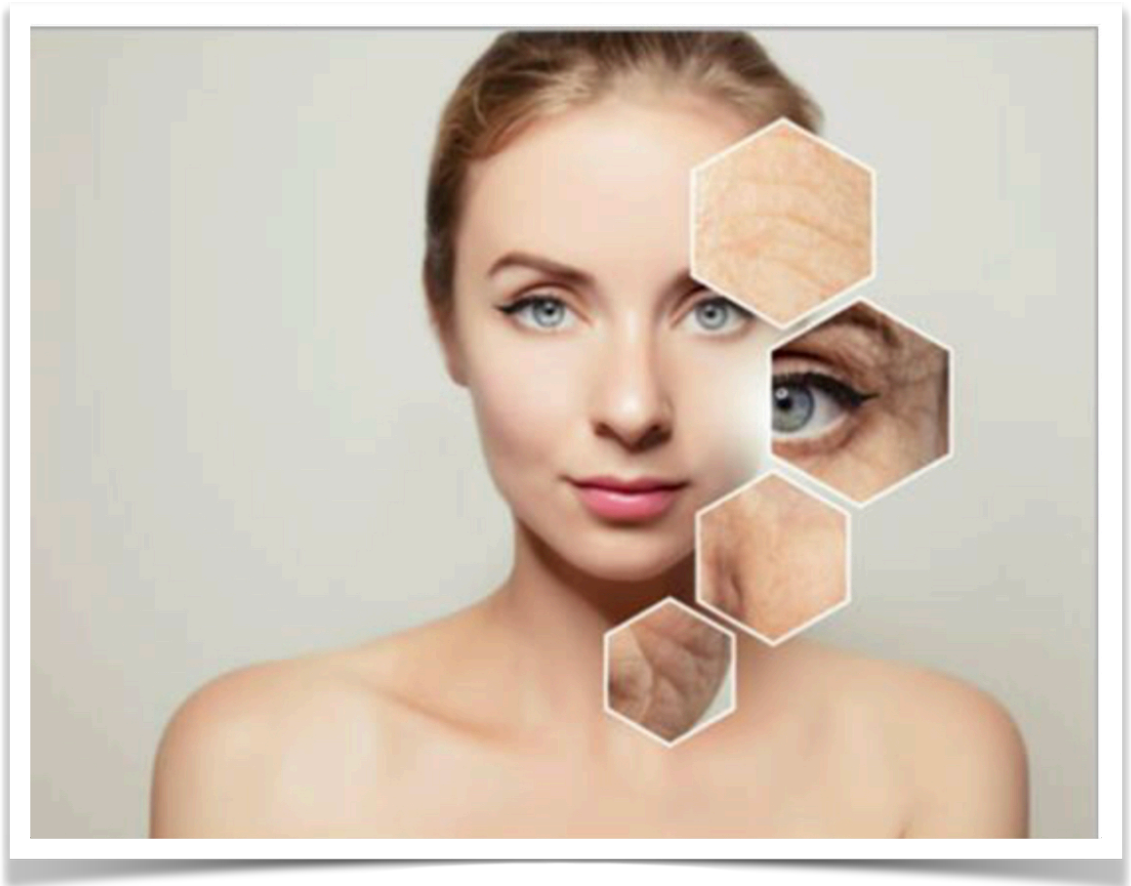

Essential Body Sculpting

Using

Essential Light Therapy

No Pain | No Surgery | No Downtime

Skin Benefits

Red light technology is made up of powerful and concentrated red and near-infrared wavelengths that penetrate and stimulate the skin at the cellular level. It's extremely effective for boosting intradermal collagen production which results in the following all natural outcomes with no pain, side effects or downtime.

- Reduced fine lines and wrinkles
- Reduced inflammation
- Reduced redness and pigmentation
- Reduced acne breakouts

Essential Body Sculpting

Using

Essential Light Therapy

No Pain | No Surgery | No Downtime